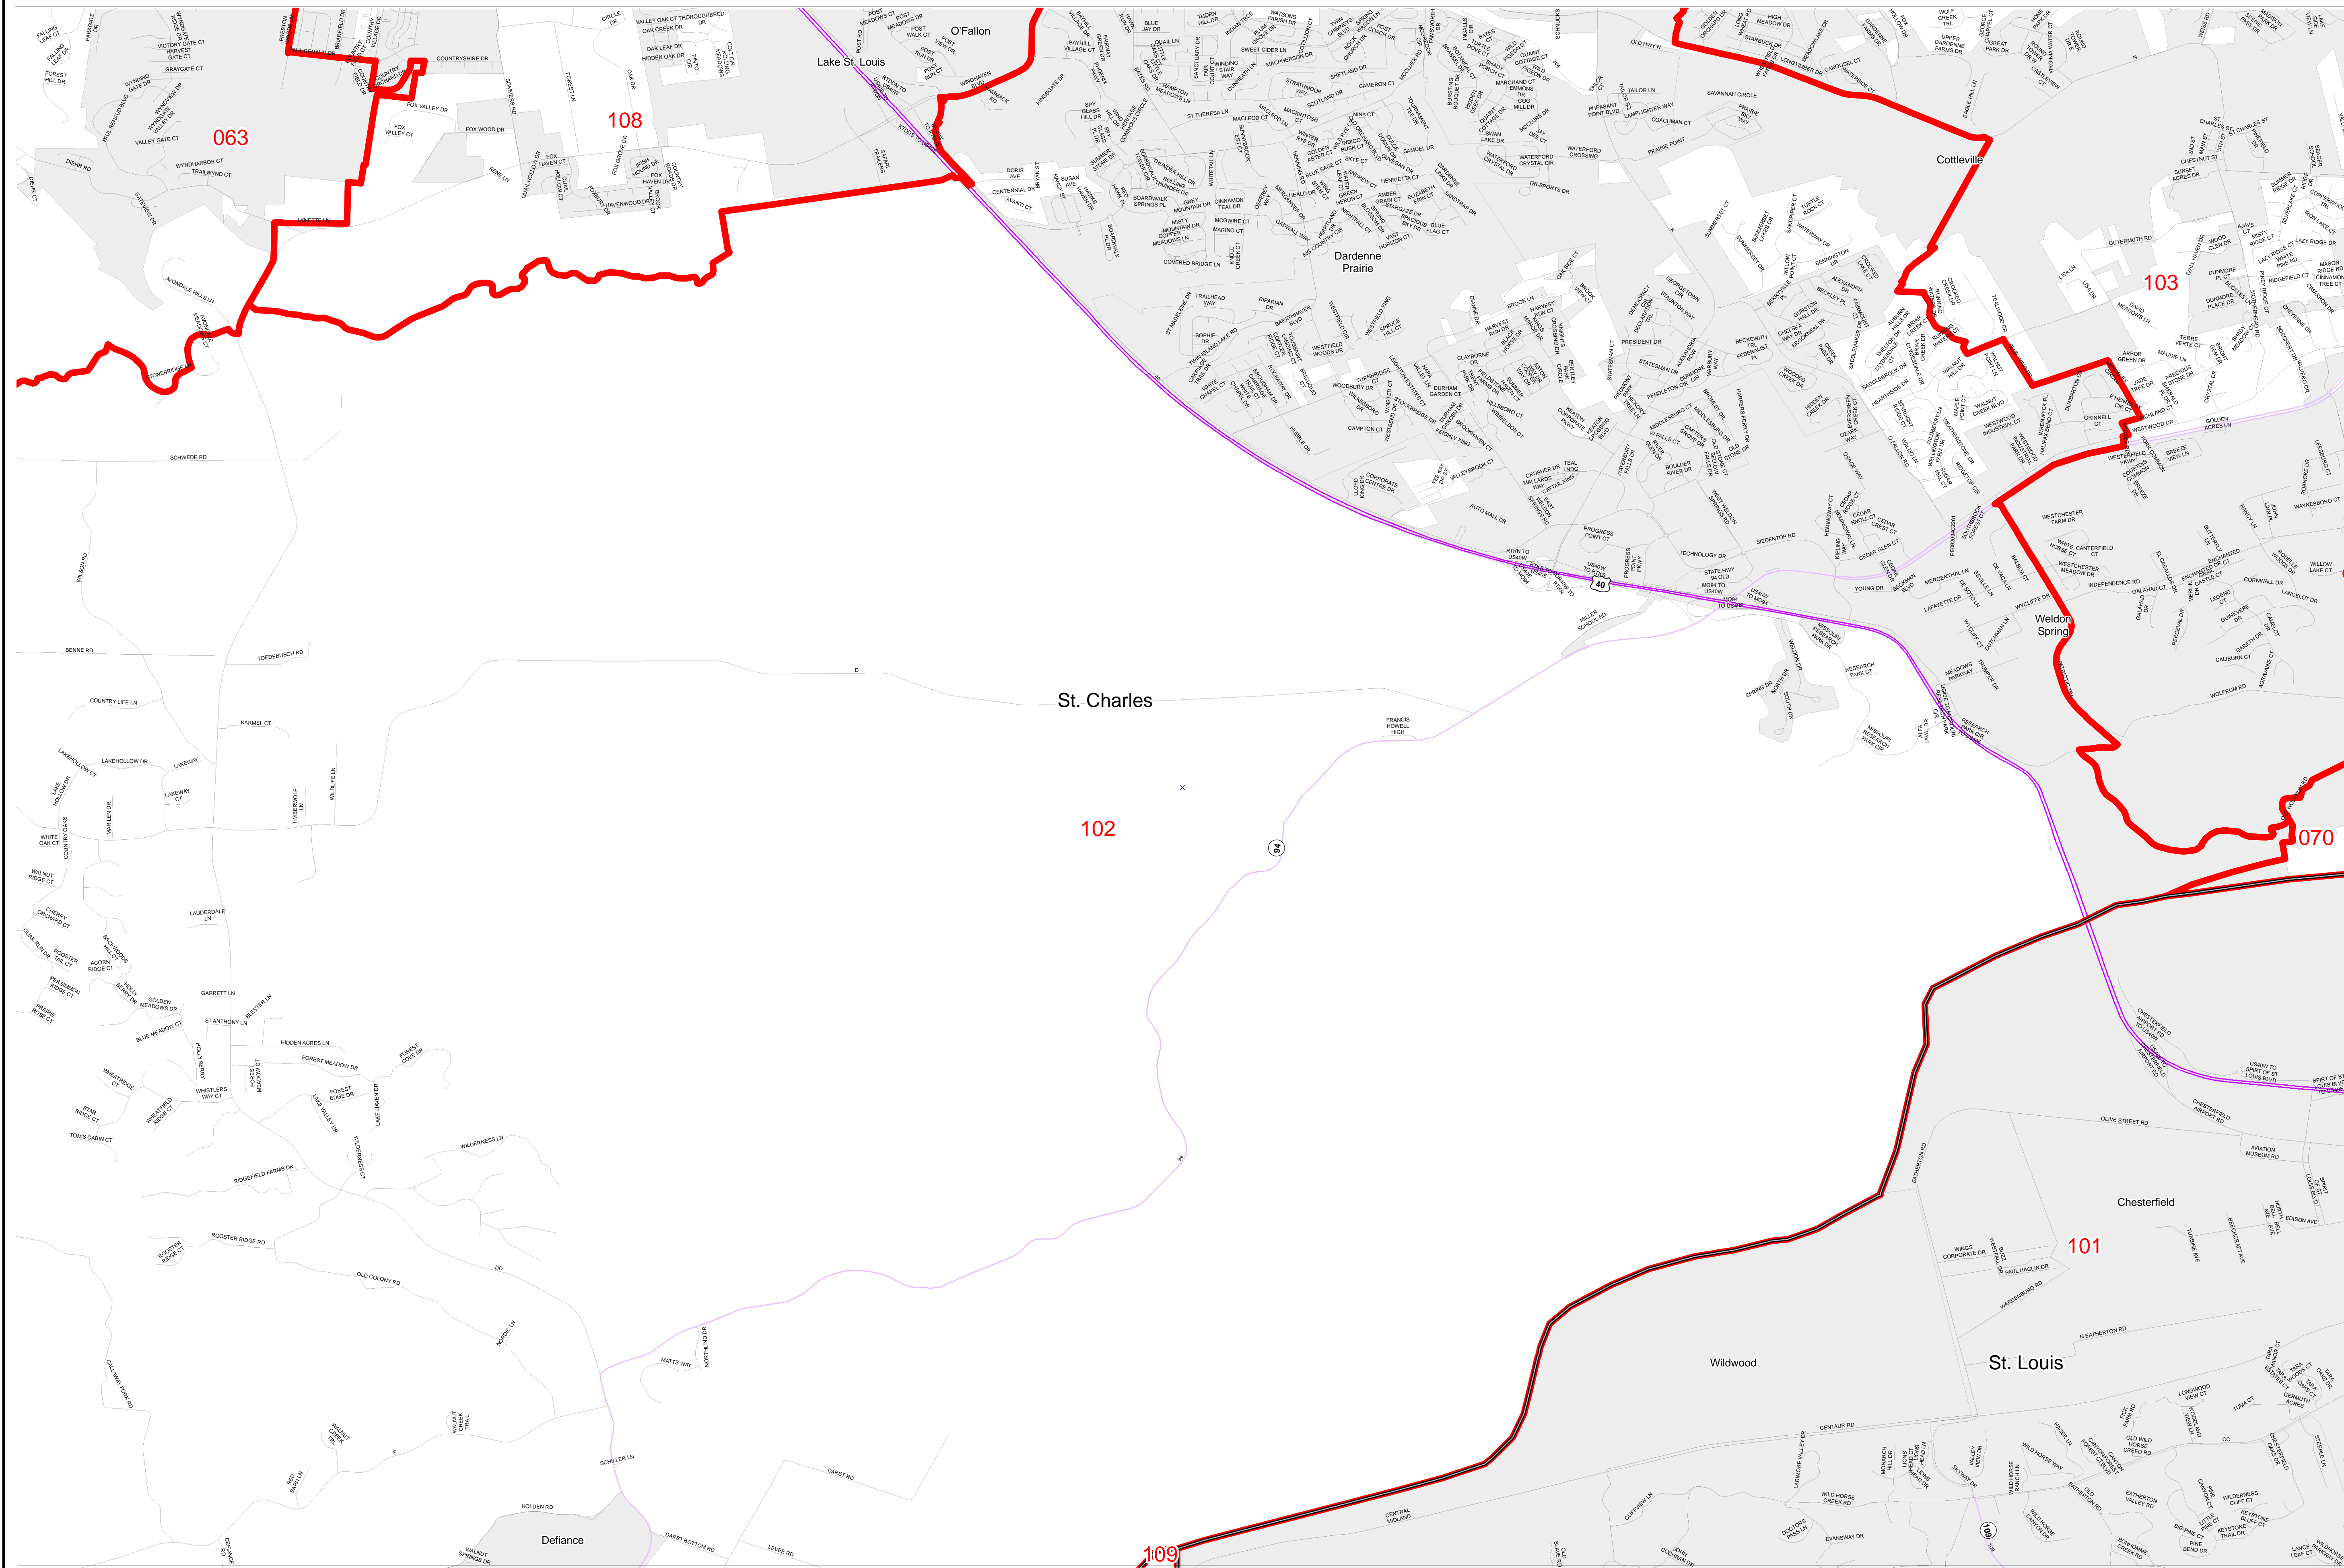

House Apportionment Plan 2011

Missouri Appellate Apportionment Commission

St. Charles County